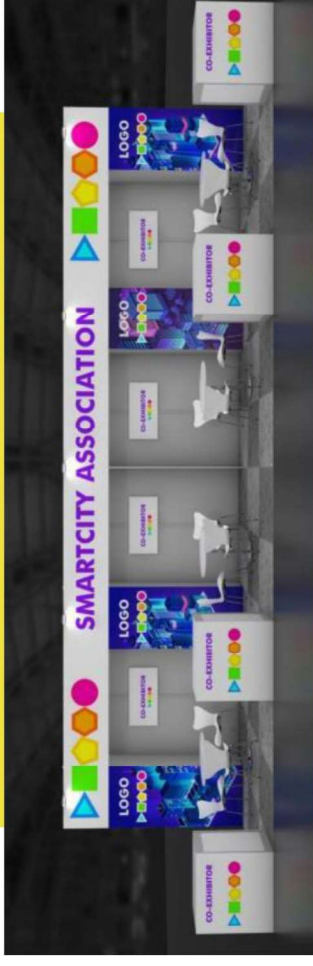

A) ASSOCIATION STAND PACK. MODULAR BOOTH, 4 COMPANIES. Available for extension

THE PACK INCLUDES PER EXHIBITOR:

*Furniture
Desk, circular table & 3 chairs*

LED Lighting and Electrical Panel

Shell scheme, aluminum walls

*Brand customization of frieze and walls
Design provided by the exhibitor*

*Co-exhibitor visibility in our companies
list.*

*Tickets included: 8 Congress passes, 24
Expo Passes, 8 Exhibitor passes*

PRICE PER EXHIBITOR: 5.000 €